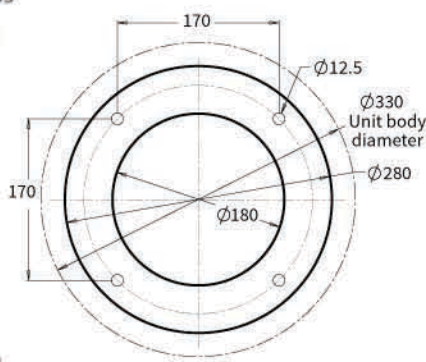

Hole positions in base mounting plate

Universal aquaBUBBLER
Product Code: ABUA137 or ABUA138

aquaBUBBLER
Drinking Fountains

1300 213 774
www.aquabubbler.com.au

0800 213 774
www.aquabubbler.co.nz