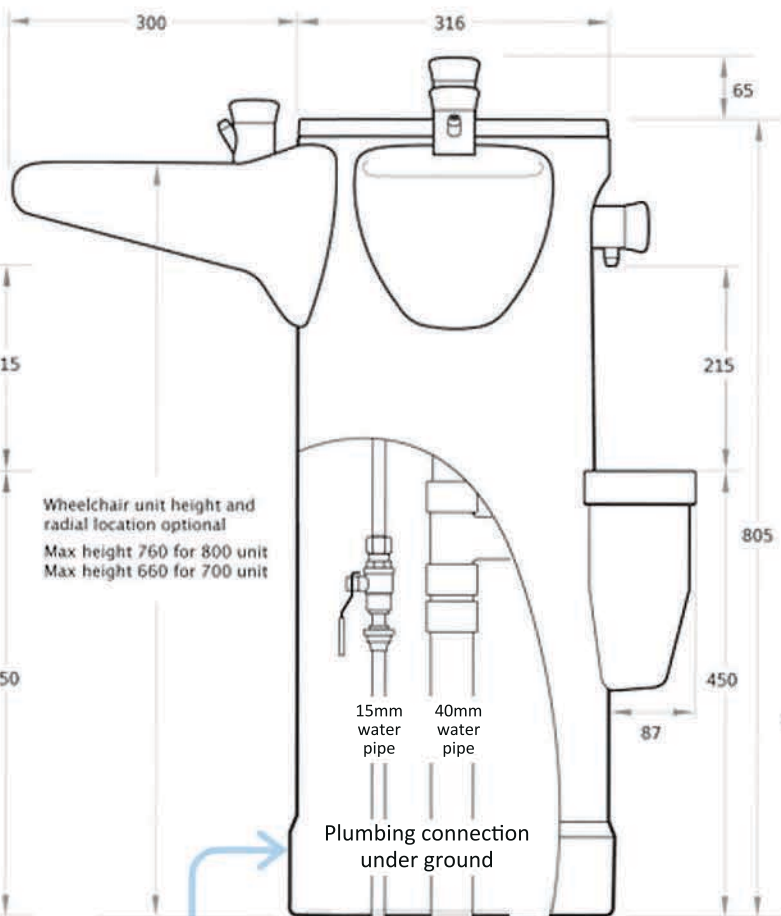

Plumbing connection above ground

Wheelchair unit height and radial location optional  
Max height 760 for 800 unit  
Max height 660 for 700 unit

Plumbing connection under ground

Install Dog Bowl at the bottom of the aquaBUBBLER

Install Dog Bowl at the bottom of the aquaBUBBLER

Hole positions in base mounting plate

Universal 2 aquaBUBBLER with Dog Bowl  
Product Code: AB2UA14D7 or AB2UA14D8

**aquaBUBBLER**  
Drinking Fountains

1300 213 774  
[www.aquabubbler.com.au](http://www.aquabubbler.com.au)