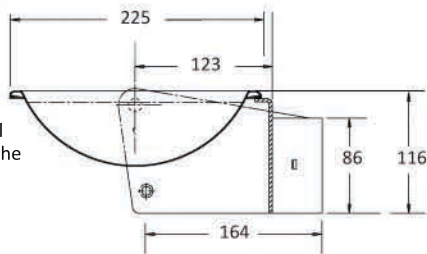

Plumbing connection above ground

Wheelchair unit height and radial location optional  
Max height 760 for 800 unit  
Max height 660 for 700 unit

Plumbing connection under ground

Install Dog Bowl at the bottom of the aquaBUBBLER

Install Dog Bowl at the bottom of the aquaBUBBLER

Hole positions in base mounting plate

Universal 2 aquaBUBBLER with Dog Bowl  
Product Code: AB2UA14D7 or AB2UA14D8

**aquaBUBBLER**  
Drinking Fountains

1300 213 774  
[www.aquabubbler.com.au](http://www.aquabubbler.com.au)