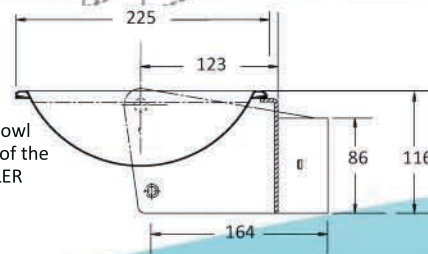

Install Dog Bowl at the bottom of the aquaBUBBLER