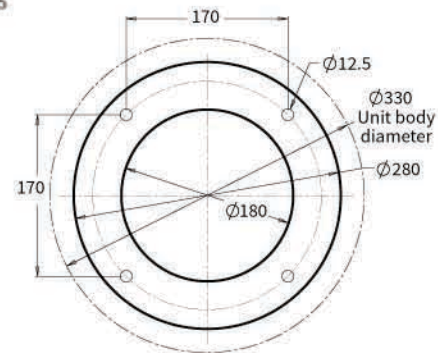

Plumbing connection above ground

Wheelchair unit height and radial location optional  
Max height 760 for 800 unit  
Max height 660 for 700 unit

Plumbing connection under ground

Install Dog Bowl at the bottom of the aquaBUBBLER

Install Dog Bowl at the bottom of the aquaBUBBLER

Hole positions in base mounting plate

Universal 2 aquaBUBBLER with Dog Bowl  
Product Code: AB2UA14D7 or AB2UA14D8

**aquaBUBBLER**  
Drinking Fountains

1300 213 774  
[www.aquabubbler.com.au](http://www.aquabubbler.com.au)