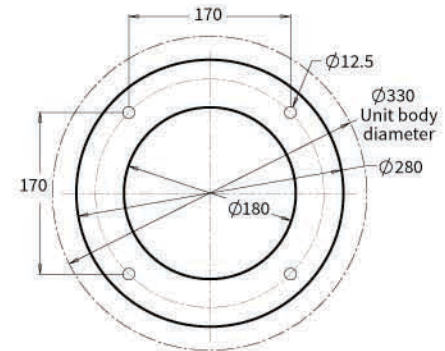

Hole positions in base mounting plate

Classic aquaBUBBLER with Dog Bowl  
Product Code: AB12D7 or AB12D8

**aquaBUBBLER**  
Drinking Fountains

1300 213 774  
[www.aquabubbler.com.au](http://www.aquabubbler.com.au)